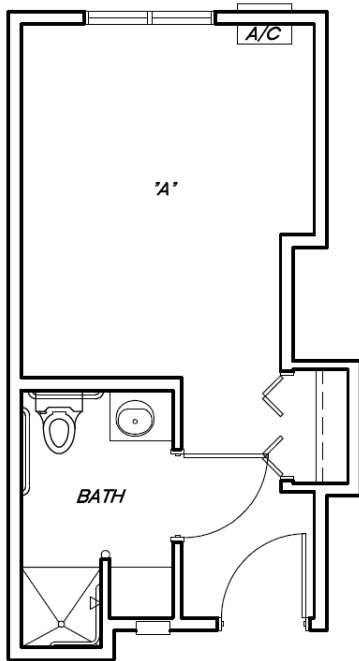

**MEMORY CARE RESIDENCE
FARIBAULT, MN**

◆ Plans may change slightly during construction.

Memory Care Floor Plans

STYLE A - 300 SQ. FT.

STYLE B - 350 SQ. FT.

STYLE C - 365 SQ. FT.

STYLE D - 305 SQ. FT.

Note: During construction, floor plans may change slightly. Square footage of rooms may vary depending on layout.