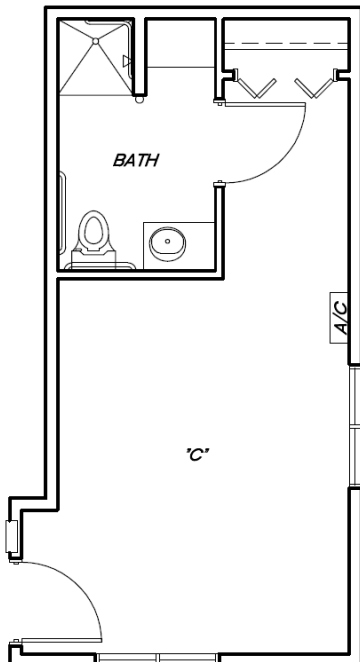

**MEMORY CARE RESIDENCE
FARIBAULT, MN**

◆ Plans may change slightly during construction.

Memory Care Floor Plans

STYLE A - 300 SQ. FT.

STYLE B - 350 SQ. FT.

STYLE C - 365 SQ. FT.

STYLE D - 305 SQ. FT.

Note: During construction, floor plans may change slightly. Square footage of rooms may vary depending on layout.