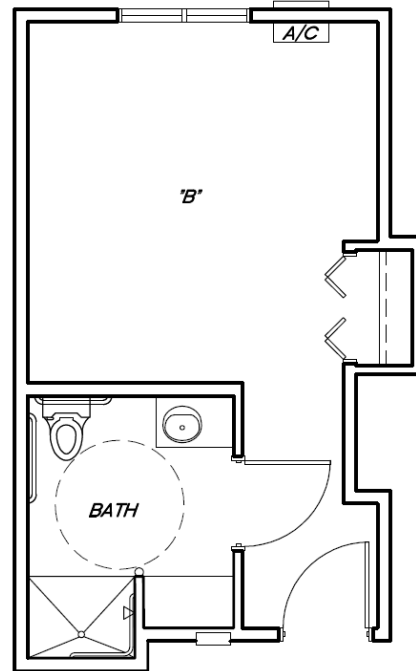

**MEMORY CARE RESIDENCE
FARIBAULT, MN**

◆ Plans may change slightly during construction.

Memory Care Floor Plans

STYLE A - 300 SQ. FT.

STYLE B - 350 SQ. FT.

STYLE C - 365 SQ. FT.

STYLE D - 305 SQ. FT.

Note: During construction, floor plans may change slightly. Square footage of rooms may vary depending on layout.