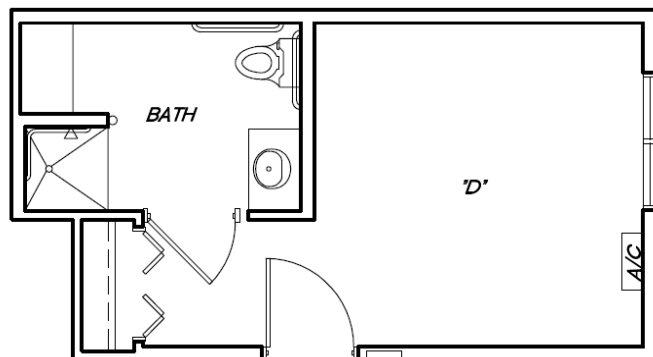

**MEMORY CARE RESIDENCE
FARIBAULT, MN**

◆ Plans may change slightly during construction.

Memory Care Floor Plans

STYLE A - 300 SQ. FT.

STYLE B - 350 SQ. FT.

STYLE C - 365 SQ. FT.

STYLE D - 305 SQ. FT.

Note: During construction, floor plans may change slightly. Square footage of rooms may vary depending on layout.